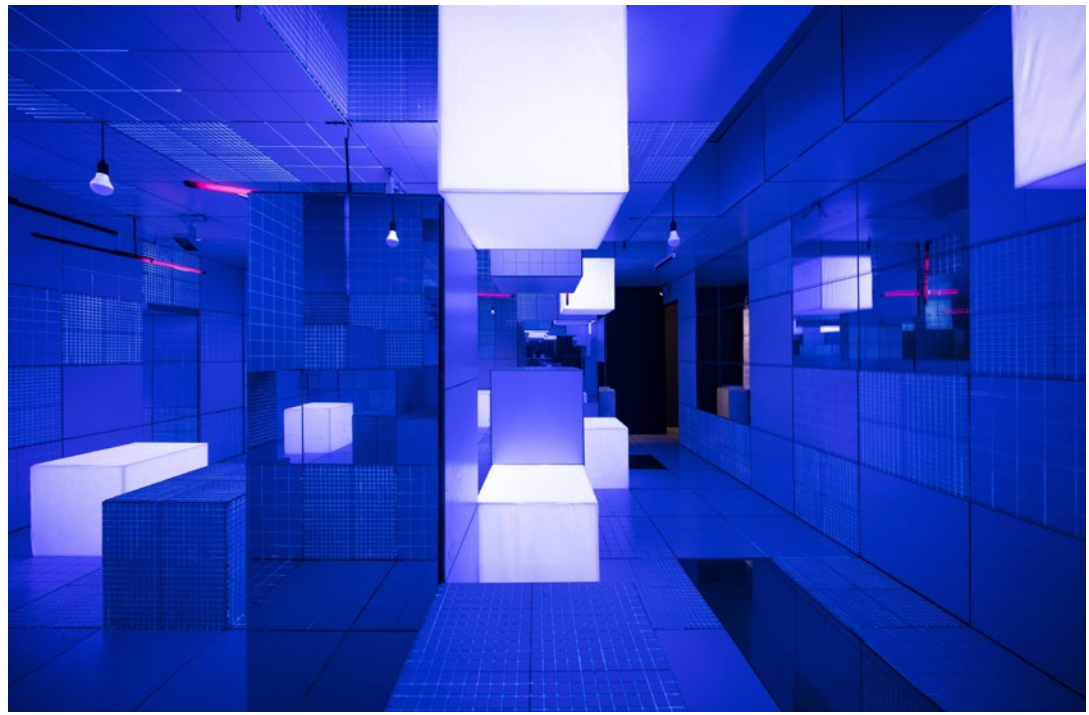

LIGHTING DESIGN
INSTALLATIONS